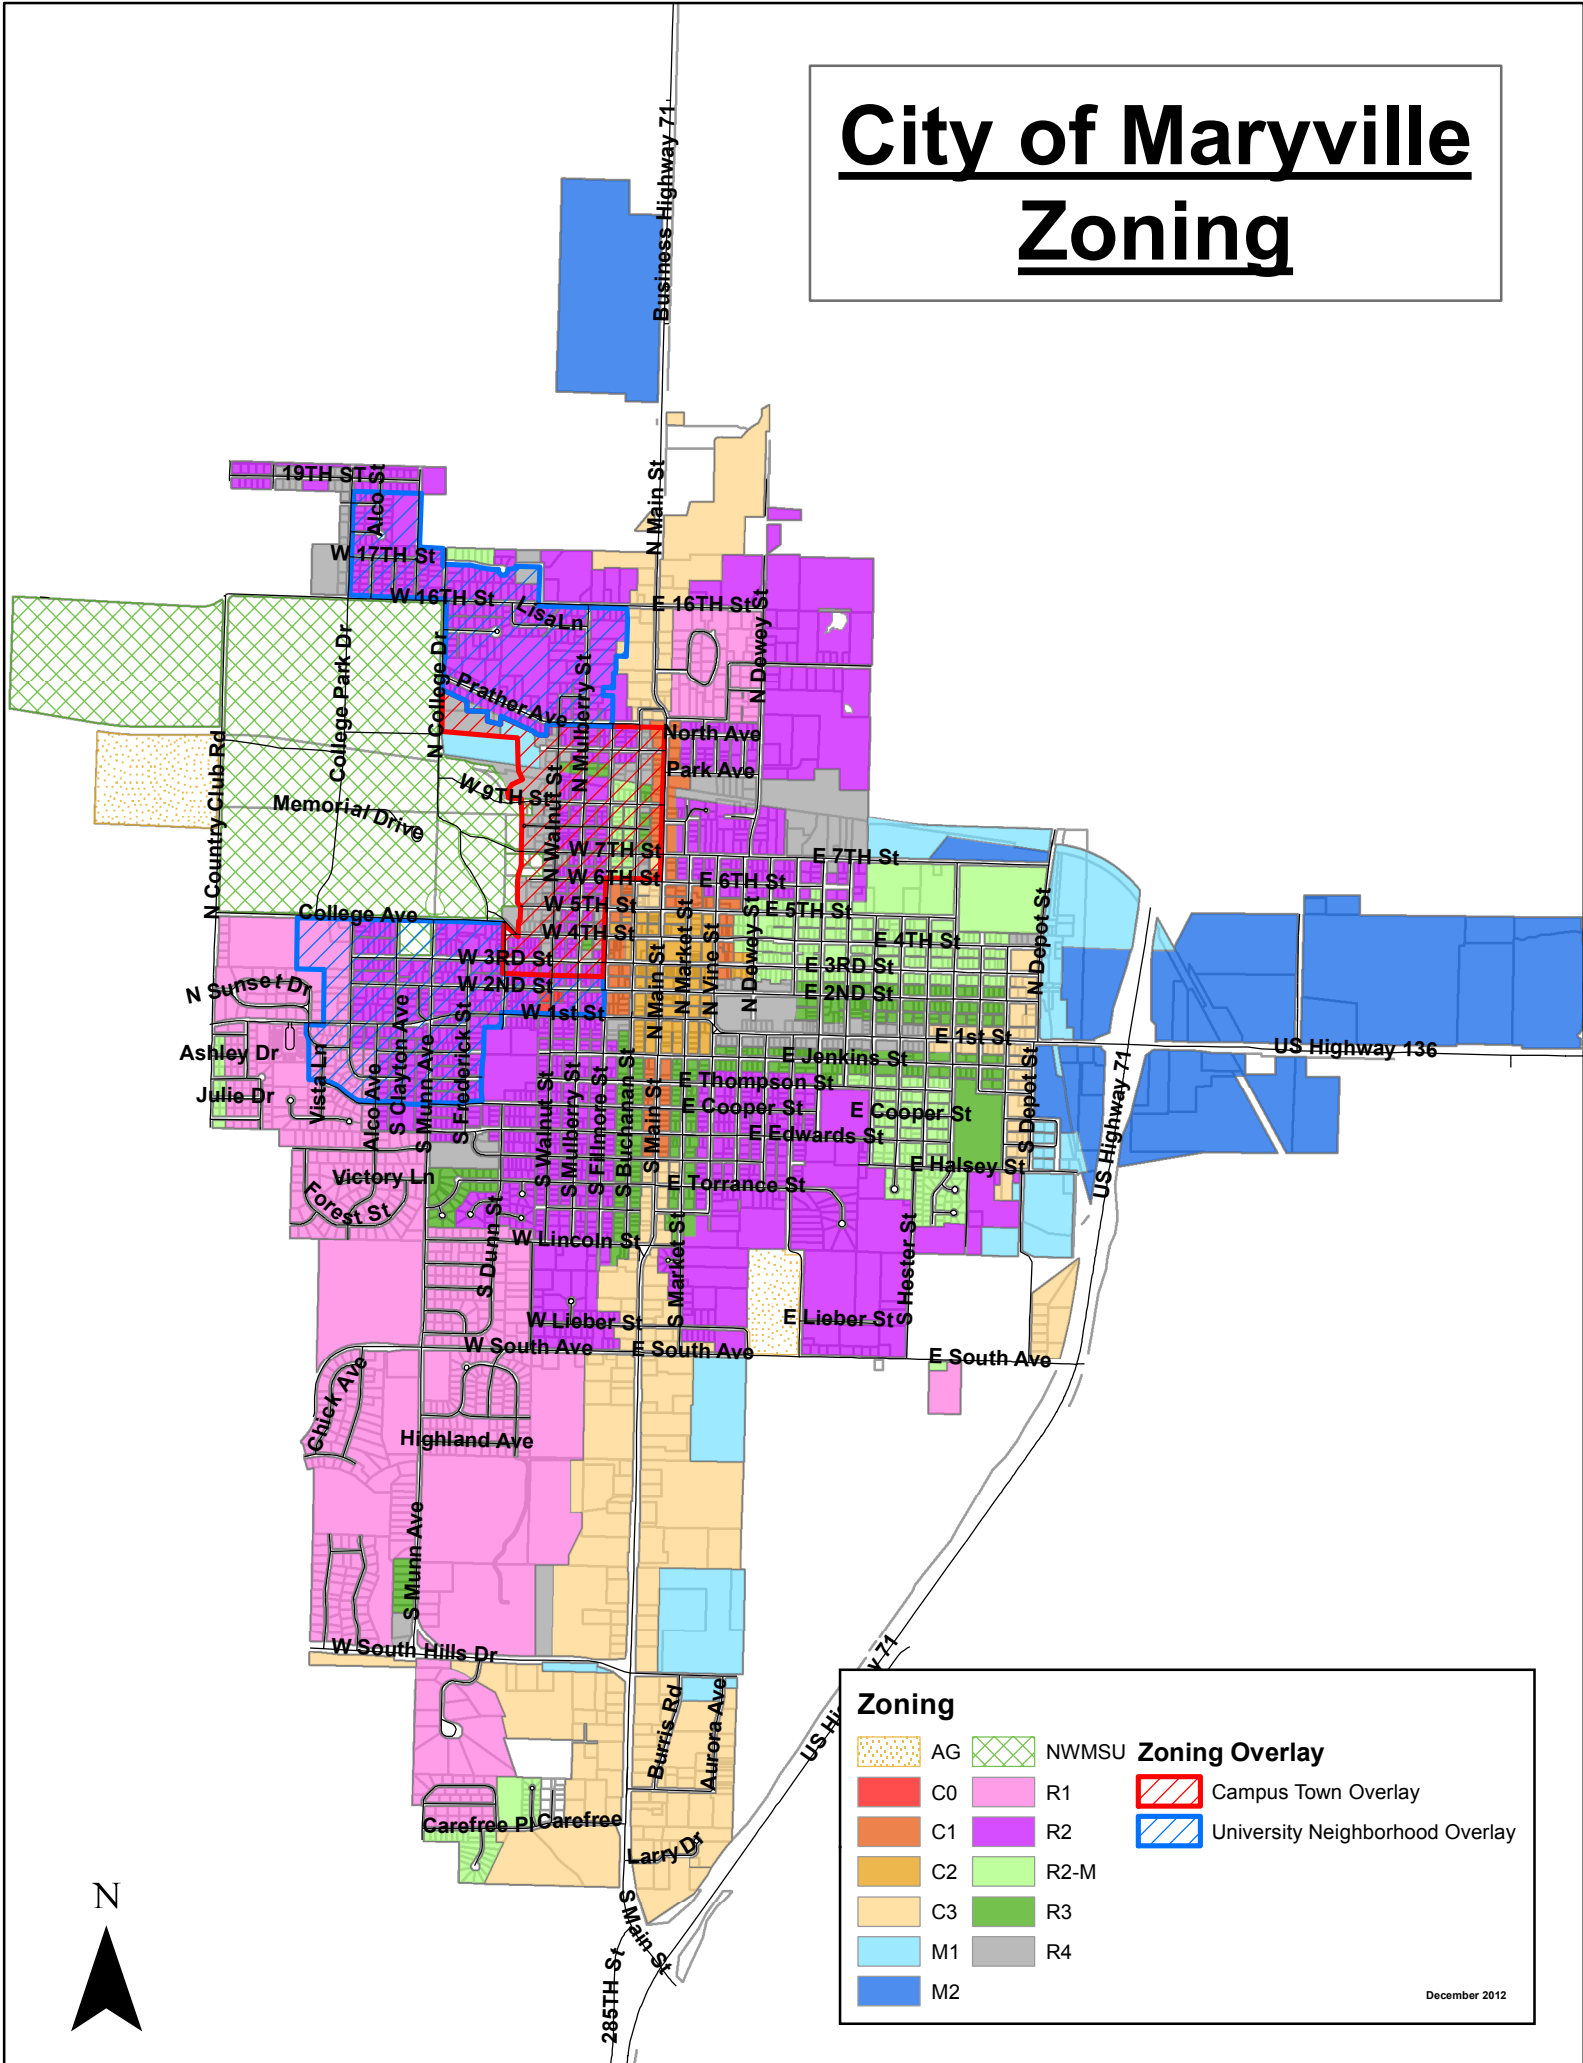

City of Maryville Zoning

Zoning

-  AG
-  C0
-  C1
-  C2
-  C3
-  M1
-  M2
-  NWMSU
-  R1
-  R2
-  R2-M
-  R3
-  R4

Zoning Overlay

-  Campus Town Overlay
-  University Neighborhood Overlay